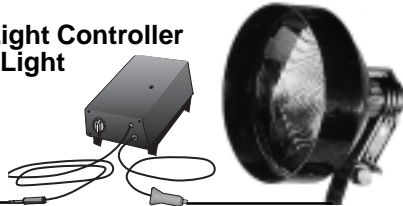

**TM700v Accessory Compatibility**

**TRAILMASTER** Infrared Trail Monitors

**TM 700v**  
*Passive Infrared*  
**Video**  
**Trail Monitor**

**TM Video Camera**  
w/ extended-life battery

TM 700v Cable

**TM Weather-proof**  
**Video Enclosure**

**TM Video Camera**  
w/ extended-life battery

TM 700v ENC Cable

**TM Video Light Controller**  
w/ Light

TM Video Light Controller

**TM Video Light Covers**

**TM DataCollector**  
Data Storage/Retrieval

TM DataCollector Cable